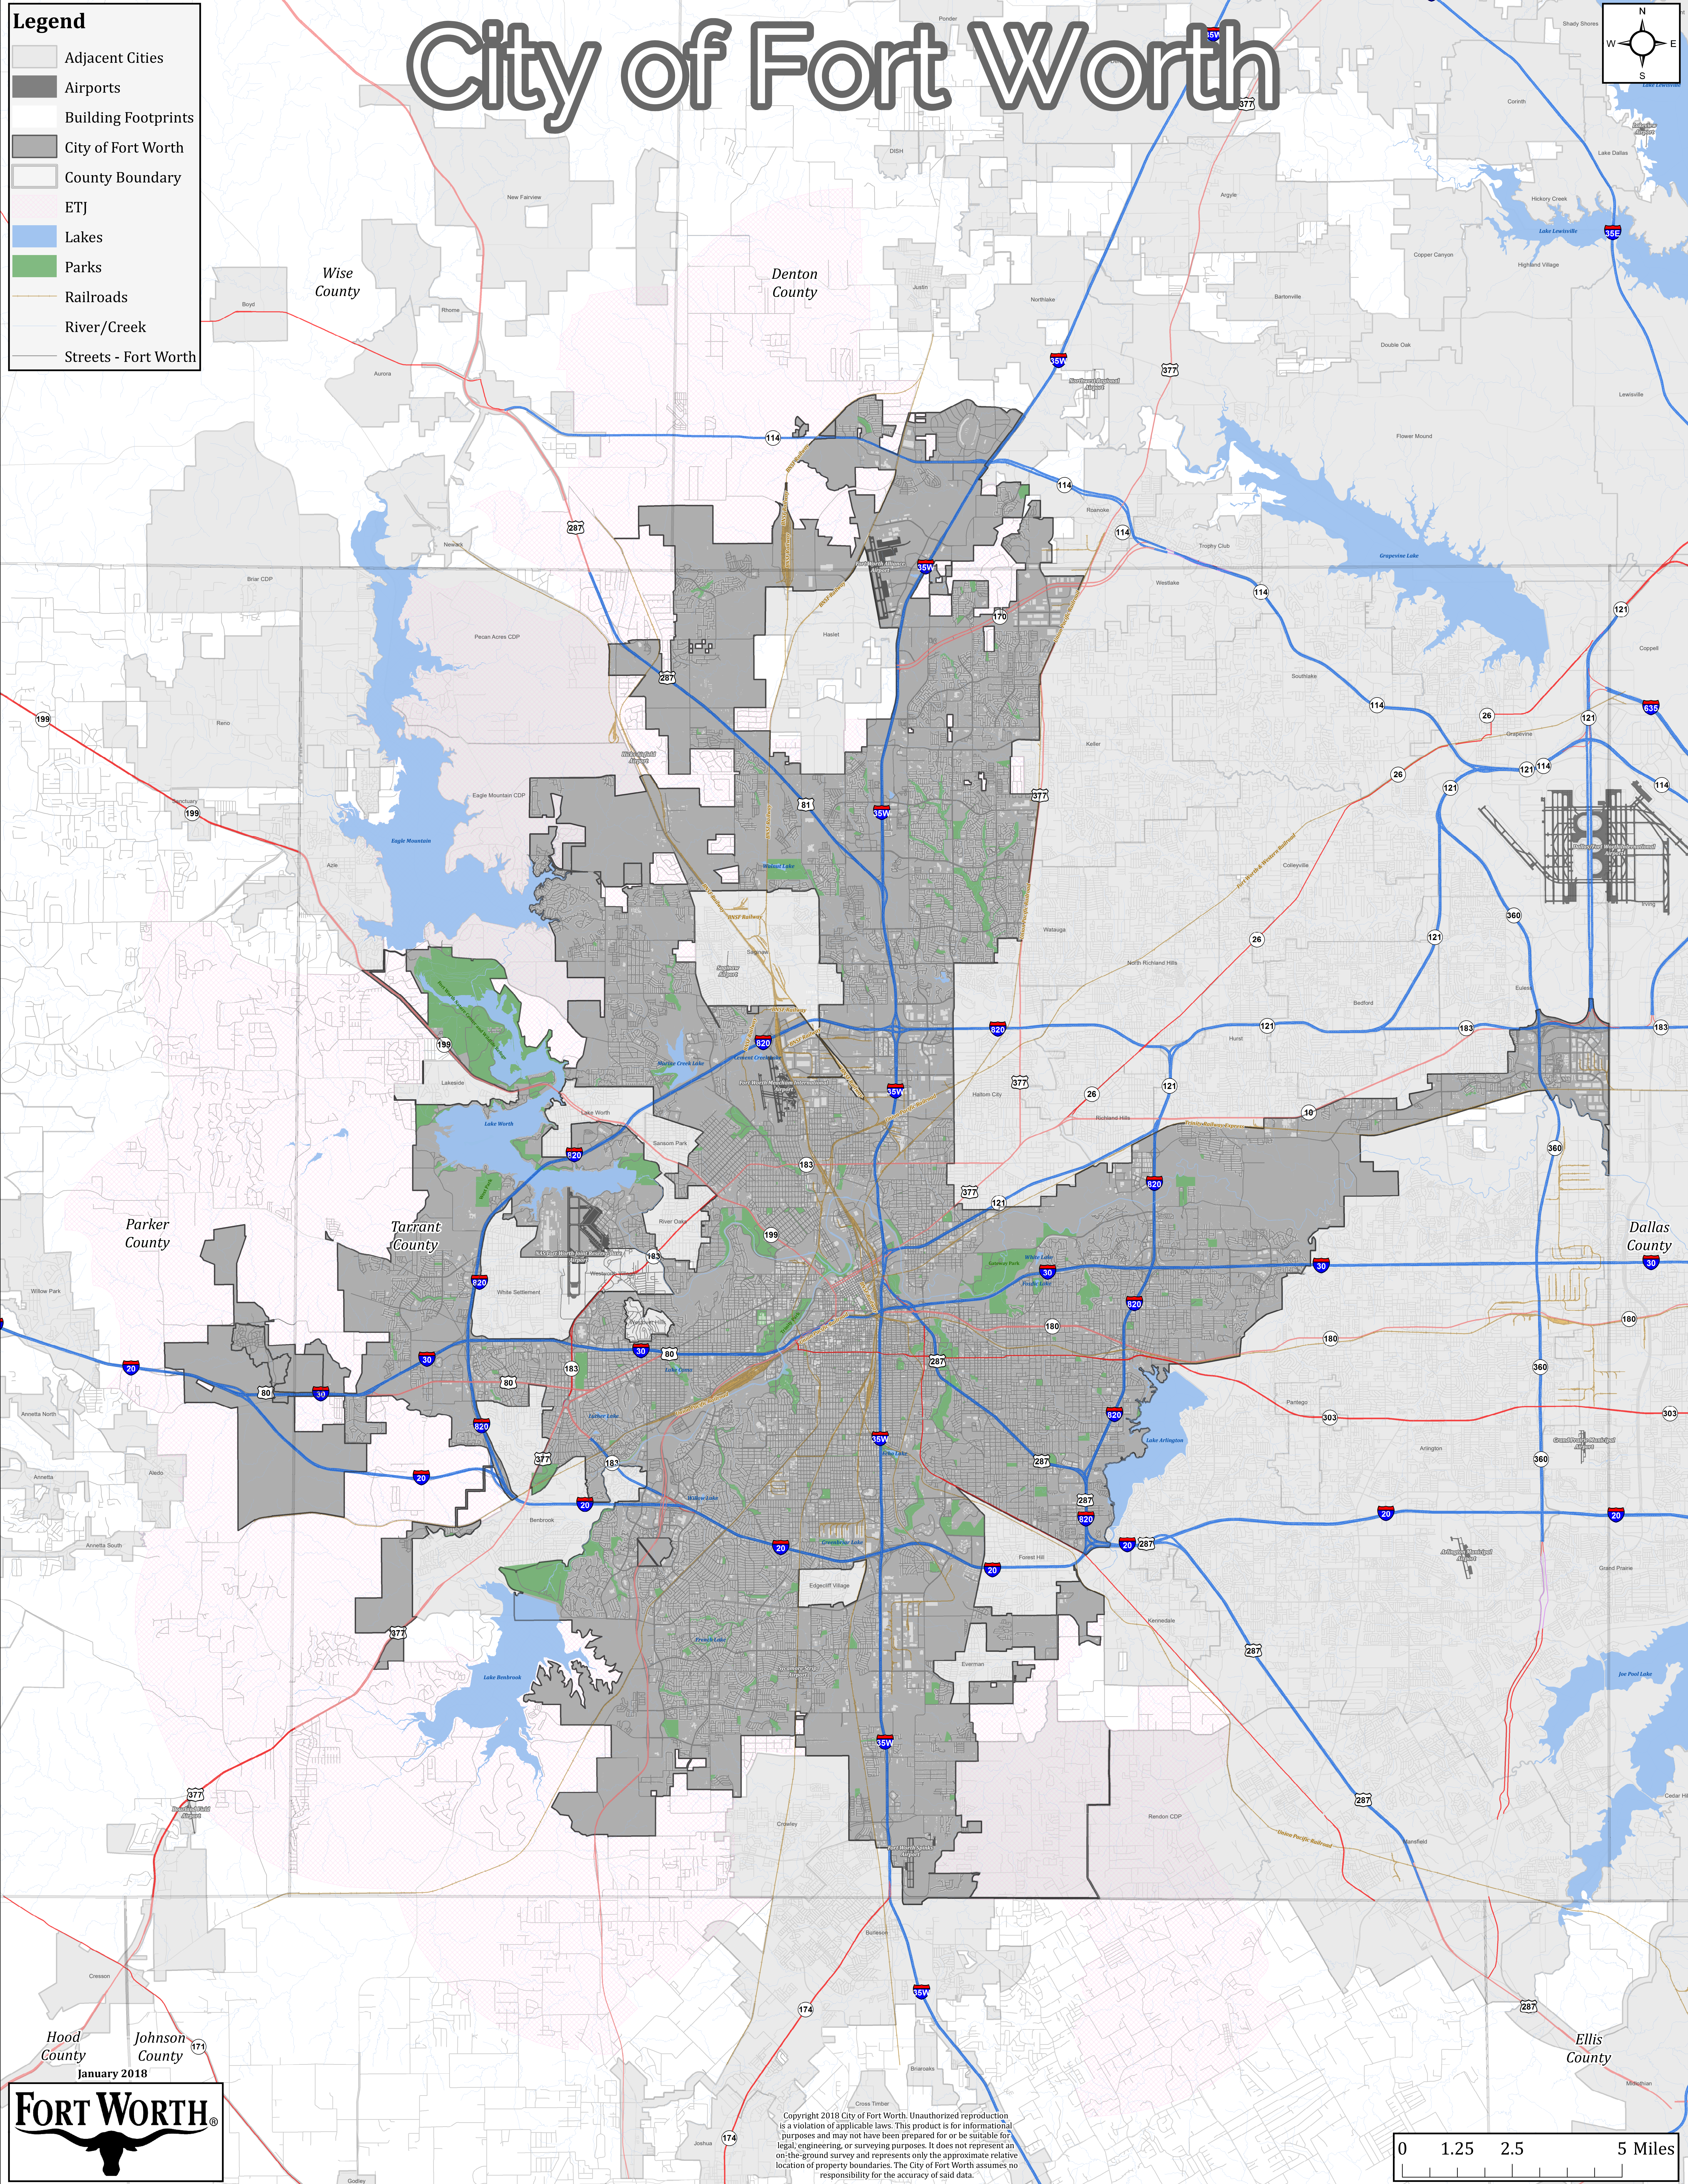

1. **Legend**
2. Adjacent Cities
   - Airports
   - Building Footprints
   - City of Fort Worth
   - County Boundary
   - ETJ
   - Lakes
   - Parks
   - Railroads
   - River/Creek
   - Streets - Fort Worth

City of Fort Worth

Hood County Johnson County
January 2018